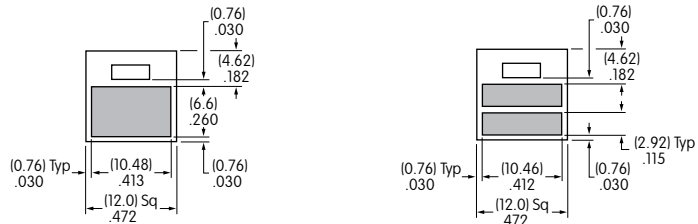

Square Spot Illuminated Cap

- 1 line maximum height .260"
- 2 lines maximum height .115"
- Maximum width .412"