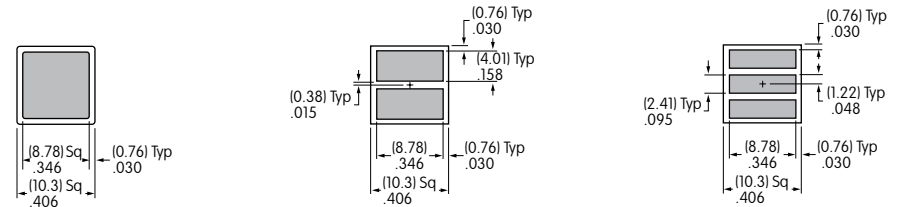

Square Film Insert

- 1 line maximum height .346"
- 2 lines maximum height .158"
- 3 lines maximum height .095"
- Maximum width .346"