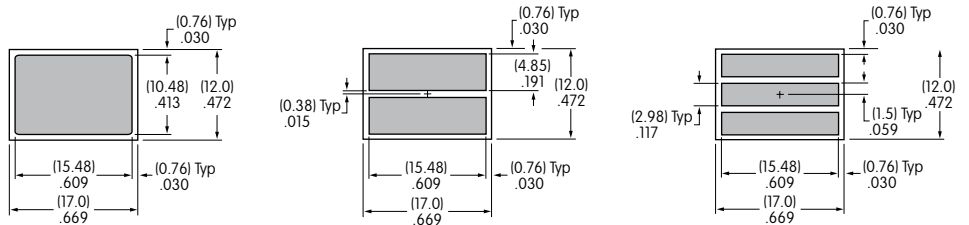

Rectangular Cap Lens

- 1 line maximum height .413"
- 2 lines maximum height .191"
- 3 lines maximum height .117"
- Maximum width .609"