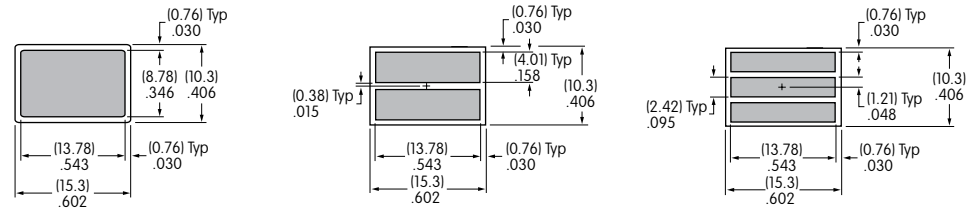

Rectangular Film Insert

- 1 line maximum height .346"
- 2 lines maximum height .158"
- 3 lines maximum height .095"
- Maximum width .543"