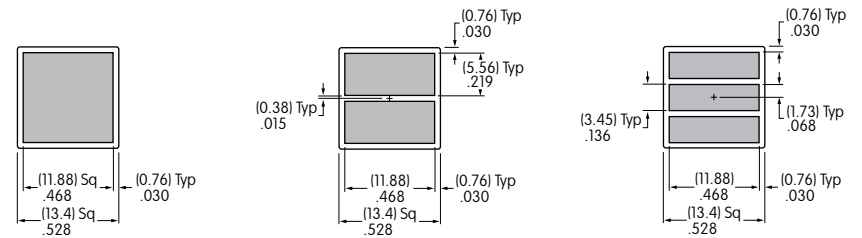

**AT3075 Beveled Cap, Illuminated, or
AT3077 Beveled Cap, Nonilluminated**

1 line maximum height .393"
2 lines maximum height .181"
3 lines maximum height .111"
Maximum width .393"