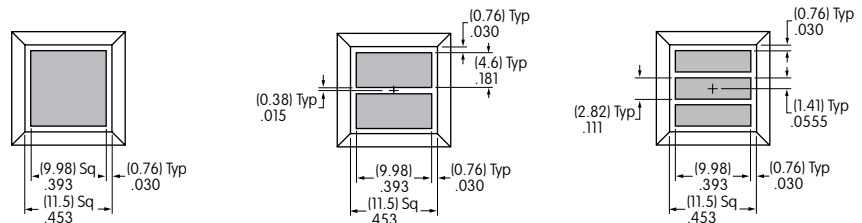

For Sculptured: Note maximum space available for 1 or 2 line legends. These dimensions must be considered when choosing font style and size for round printable area of cap lens, diffuser, insert or film insert.