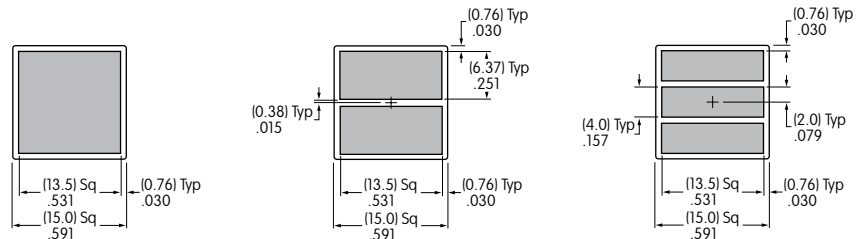

AT3076 Flat Cap Lens, Illuminated

1 line maximum height .531"
2 lines maximum height .251"
3 lines maximum height .157"
Maximum width .531"

**AT3076 Flat Cap Film Insert, Illuminated,
or AT3076 Flat Cap Diffuser, Illuminated**

1 line maximum height .468"
2 lines maximum height .219"
3 lines maximum height .136"
Maximum width .468"