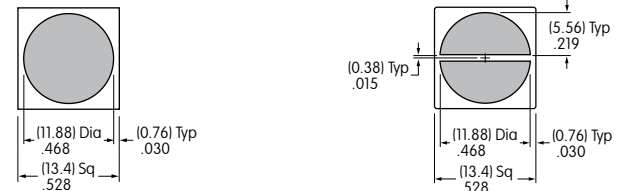

**AT3074 Sculptured Cap Diffuser, Illuminated, or
AT3073 Sculptured Cap Insert, Nonilluminated**

1 line maximum height .468"
2 lines maximum height .219"
Maximum width .468"