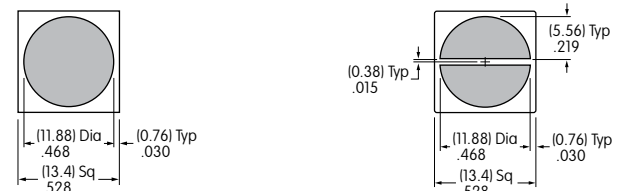

**AT3074 Sculptured Cap Film Insert, Illuminated, or
AT3073 Sculptured Cap Film Insert, Nonilluminated**

1 line maximum height .468"
2 lines maximum height .219"
Maximum width .468"