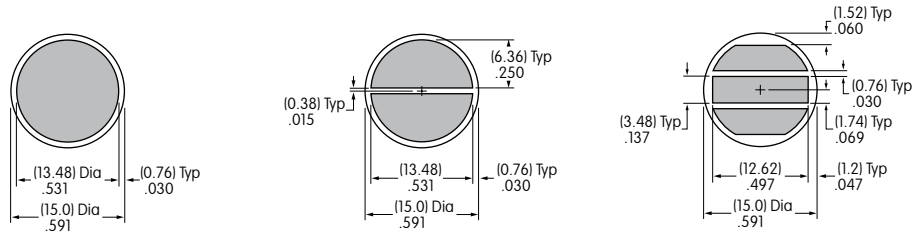

Round Cap Lens

Note maximum space available for 1, 2 or 3 line legends. These dimensions must be considered when choosing font style and size for round cap lens.*