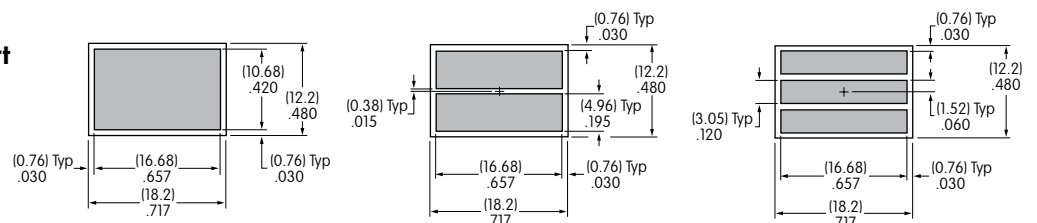

Note: All gray areas represent printable surfaces.

**Square
Spot Illuminated Cap Lens**

1 line maximum height .354"
2 lines maximum height .162"
Maximum width .531"

**Round
Spot Illuminated Cap Lens**

1 line maximum height .354"
2 lines maximum height .162"
Maximum width .531"