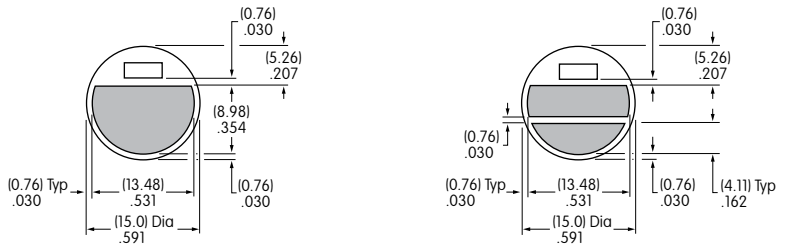

Note: All gray areas represent printable surfaces.

**Square
Spot Illuminated Cap Lens**

1 line maximum height .354"
2 lines maximum height .162"
Maximum width .531"

**Round
Spot Illuminated Cap Lens**

1 line maximum height .354"
2 lines maximum height .162"
Maximum width .531"

**Rectangular
Spot Illuminated Cap Lens**

1 line maximum height .354"
2 lines maximum height .162"
Maximum width .767"