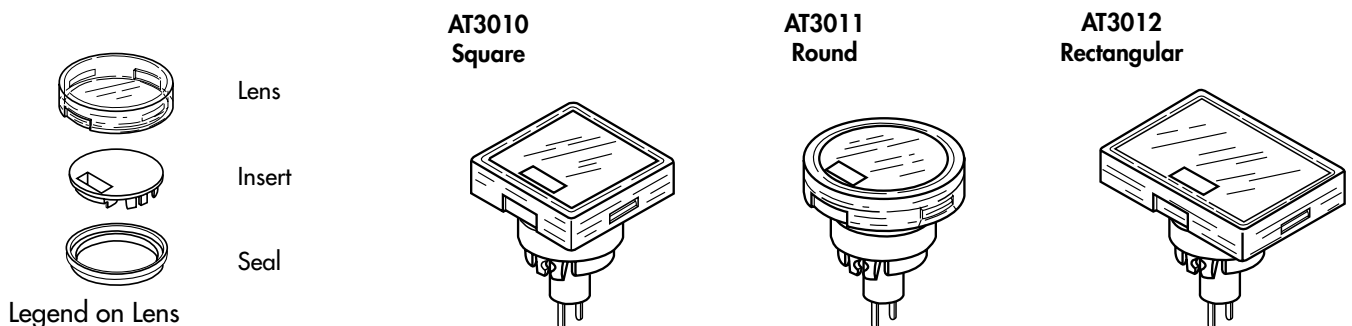

P/N Left
 P/N Top
 P/N Right
 P/N Bottom

**See Legend Packet page YB4 for legend orientation specifications.*

Solid Cap for Incandescent Lamp/Nonilluminated

Cap for Bright LED or Bicolor Full Face Illumination

Cap for Super Bright LED

Spot Illuminated Cap with Built-in LED

Orientation of Legends on Square, Round and Rectangular Switches

<p>1</p> <p>NKK Part No. Left Side</p>	 <p>Square Cap Codes S, K</p>	 <p>Round Cap Codes C, M</p>	 <p>Rectangular Cap Codes R, N</p>
<p>2</p> <p>NKK Part No. Top</p>	 <p>Square Cap Codes S, K</p>	 <p>Round Cap Codes C, M</p>	 <p>Rectangular Cap Codes R, N</p>
<p>3</p> <p>NKK Part No. Right Side</p>	 <p>Square Cap Codes S, K</p>	 <p>Round Cap Codes C, M</p>	 <p>Rectangular Cap Codes R, N</p>
<p>4</p> <p>NKK Part No. Bottom</p>	 <p>Square Cap Codes S, K</p>	 <p>Round Cap Codes C, M</p>	 <p>Rectangular Cap Codes R, N</p>