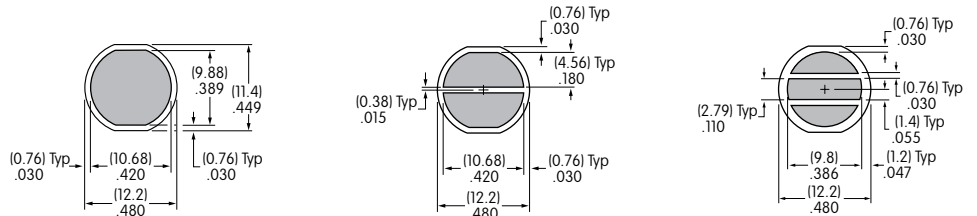

Round Film Insert or Insert

Note maximum space available for 1, 2 or 3 line legends. These dimensions must be considered when choosing font style and size for round cap lens.*

*Factory assistance available