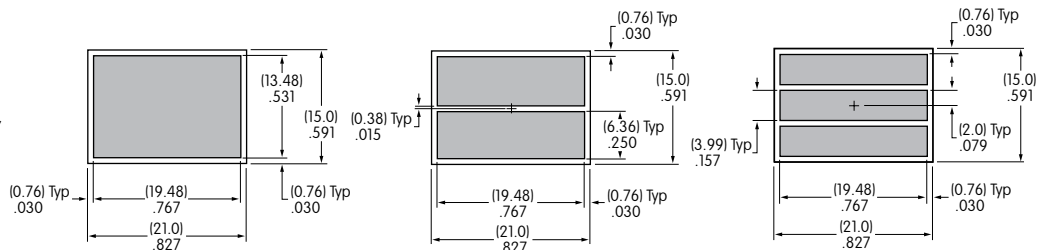

Rectangular Cap Lens

- 1 line maximum height .531"
- 2 lines maximum height .250"
- 3 lines maximum height .157"
- Maximum width .767"