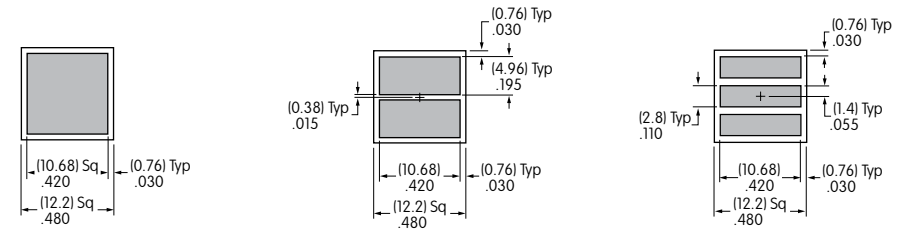

Square Film Insert or Insert

- 1 line maximum height .420"
- 2 lines maximum height .165"
- 3 lines maximum height .110"
- Maximum width .420"