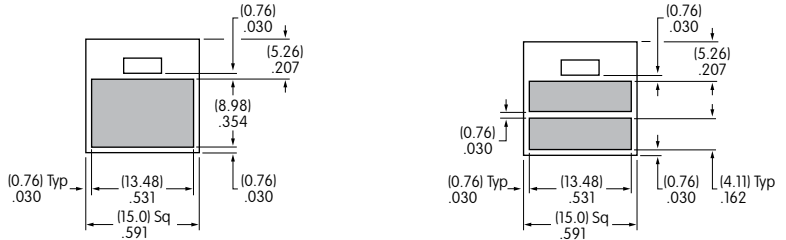

Rectangular Cap Lens

- 1 line maximum height .531"
- 2 lines maximum height .250"
- 3 lines maximum height .157"
- Maximum width .767"

Rectangular Film Insert or Insert

- 1 line maximum height .420"
- 2 lines maximum height .195"
- 3 lines maximum height .120"
- Maximum width .657"

Note: All gray areas represent printable surfaces.

**Square
Spot Illuminated Cap Lens**

1 line maximum height .354"
2 lines maximum height .162"
Maximum width .531"

**Round
Spot Illuminated Cap Lens**

1 line maximum height .354"
2 lines maximum height .162"
Maximum width .531"