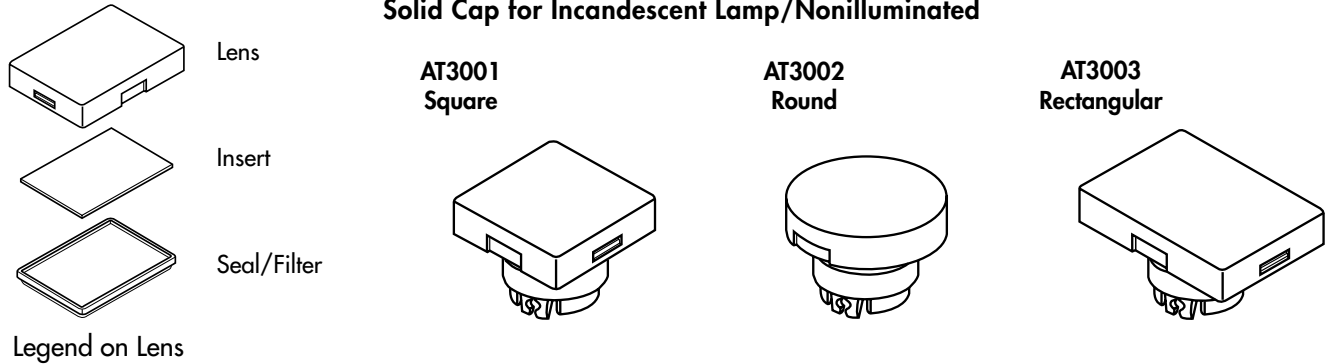

P/N Left
 P/N Top
 P/N Right
 P/N Bottom

**See Legend Packet page YB4 for legend orientation specifications.*

Solid Cap for Incandescent Lamp/Nonilluminated

Cap for Bright LED or Bicolor Full Face Illumination