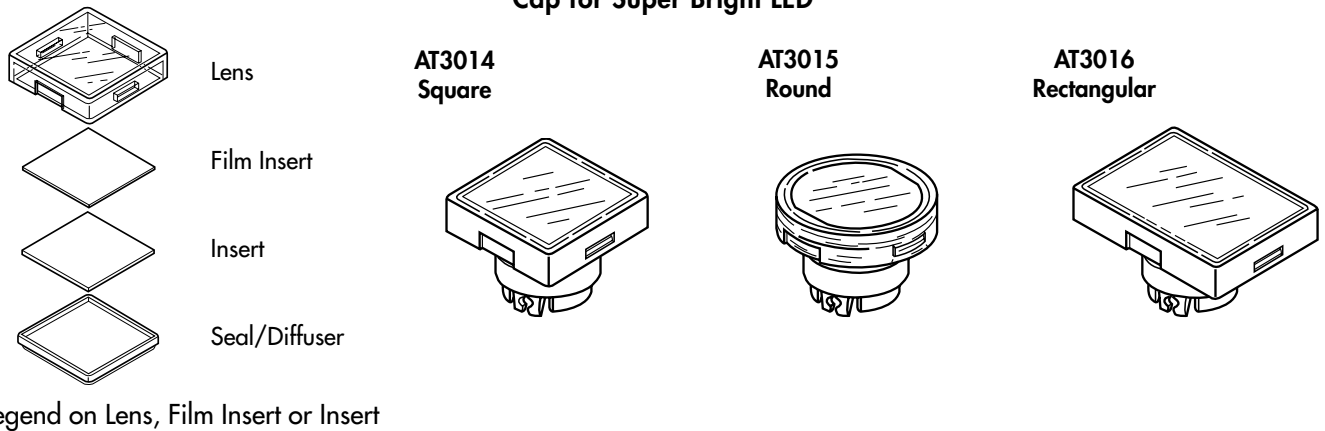

P/N Left
 P/N Top
 P/N Right
 P/N Bottom

**See Legend Packet page YB4 for legend orientation specifications.*

Solid Cap for Incandescent Lamp/Nonilluminated

Cap for Bright LED or Bicolor Full Face Illumination

Cap for Super Bright LED

Spot Illuminated Cap with Built-in LED

Orientation of Legends on Square, Round and Rectangular Switches

<p>1</p> <p>NKK Part No. Left Side</p>	 <p>Square Cap Codes S, K</p>	 <p>Round Cap Codes C, M</p>	 <p>Rectangular Cap Codes R, N</p>
<p>2</p> <p>NKK Part No. Top</p>	 <p>Square Cap Codes S, K</p>	 <p>Round Cap Codes C, M</p>	 <p>Rectangular Cap Codes R, N</p>
<p>3</p> <p>NKK Part No. Right Side</p>	 <p>Square Cap Codes S, K</p>	 <p>Round Cap Codes C, M</p>	 <p>Rectangular Cap Codes R, N</p>
<p>4</p> <p>NKK Part No. Bottom</p>	 <p>Square Cap Codes S, K</p>	 <p>Round Cap Codes C, M</p>	 <p>Rectangular Cap Codes R, N</p>