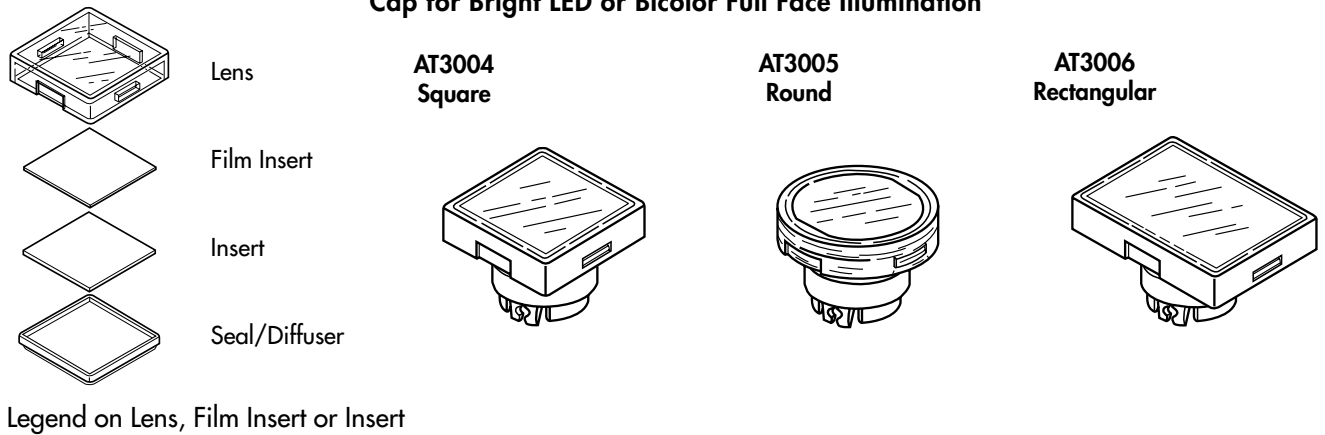

P/N Left
 P/N Top
 P/N Right
 P/N Bottom

**See Legend Packet page YB4 for legend orientation specifications.*

Solid Cap for Incandescent Lamp/Nonilluminated

Cap for Bright LED or Bicolor Full Face Illumination